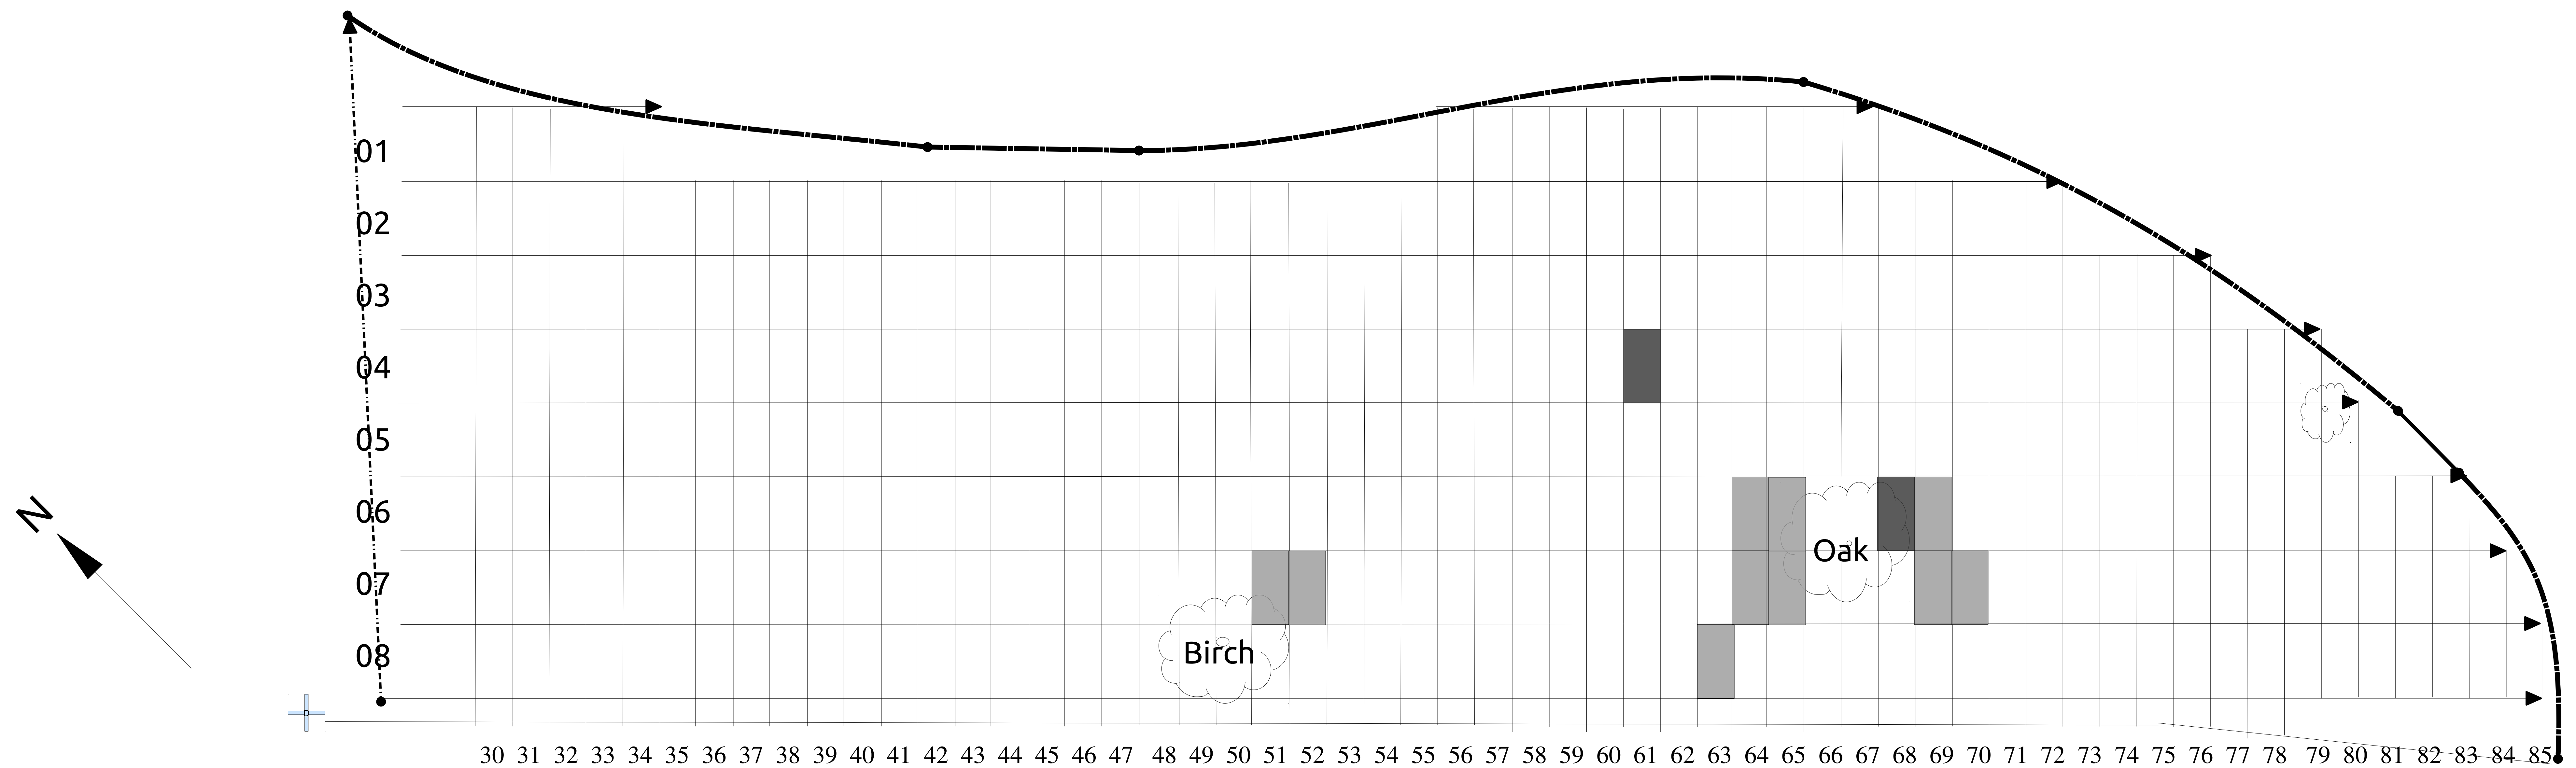

Statistics:  
 Approximate area=0.19ha/0.47a  
 Estimated 401 whole plots (plot grid – 3m x 1.5m)  
 Scale approx. 1:2500 @ A4 – use scale lines

# Pentiddy Natural Burials – Wildflower Meadow

Shaded plots are booked/occupied

## Plots shaded

= 10

= 2

= 0

= 0

**Total = 10**

Pre-booked

Occupied